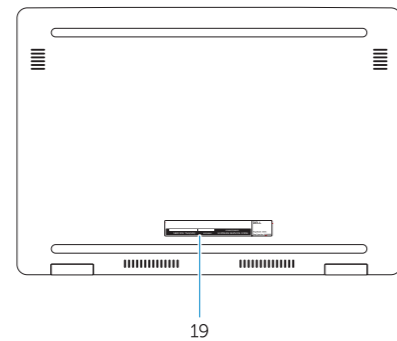

Features

Fitur

- 1. Microphone
- 2. Infrared emitter
- 3. Infrared camera
- 4. Camera
- 5. Camera-status light
- 6. Microphone
- 7. Security cable slot
- 8. USB 2.0 port
- 9. Media card reader
- 10. Volume control buttons
- 11. Power button
- 12. Power and battery status light/hard drive activity light
- 13. Touchpad
- 14. Headset port
- 15. USB 3.0 with PowerShare
- 16. HDMI port
- 17. USB Type-C port
- 18. Power connector port
- 19. Service Tag label