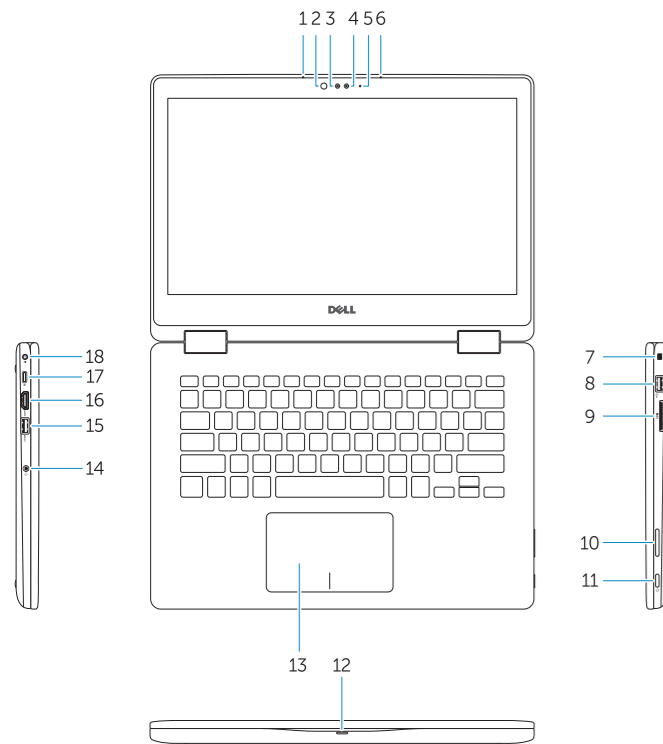

Features

Fitur

- 1. Microphone
- 2. Infrared emitter
- 3. Infrared camera
- 4. Camera
- 5. Camera-status light
- 6. Microphone
- 7. Security cable slot
- 8. USB 2.0 port
- 9. Media card reader
- 10. Volume control buttons
- 11. Power button
- 12. Power and battery status light/hard drive activity light
- 13. Touchpad
- 14. Headset port
- 15. USB 3.0 with PowerShare
- 16. HDMI port
- 17. USB Type-C port
- 18. Power connector port
- 19. Service Tag label